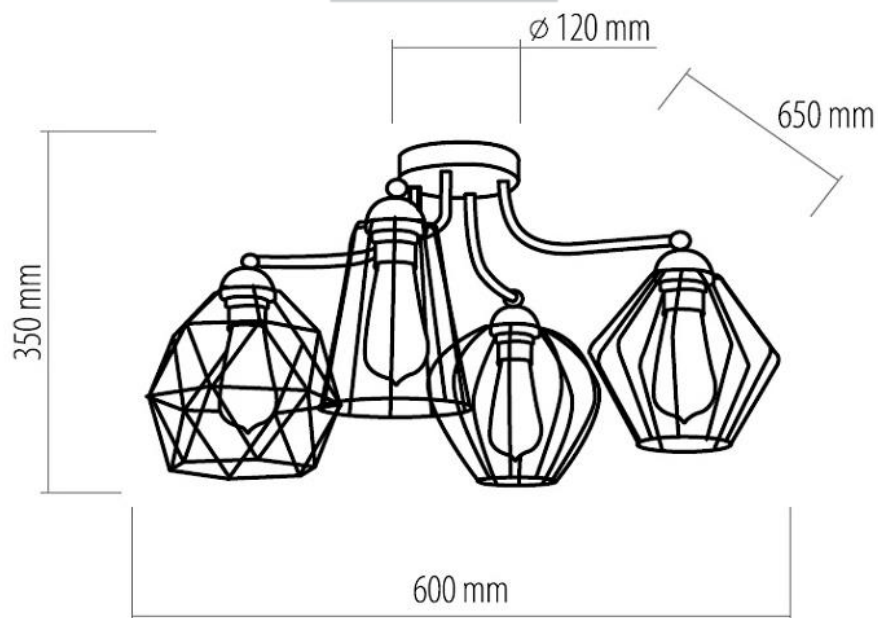

EL[®]MARK

The Brand of Electricity

POLLY SERIES

GENERAL INFORMATION »

- ∴ Input Voltage: 220-240VAC
- ∴ Lamp holder: E27
- ∴ Material: Metal
- ∴ Color of the body: Black
- ∴ Lamps: Not Included, max 40W on lamp holder
- ∴ IP Rate: IP20

PRODUCT DETAILS »

Catalogue number	Description	Colour	Lamp holder
955POLLY4/BL	Ceiling lamp	Black	4xE27

DIMENSIONS »

ADDITIONAL INFORMATION »

This luminaire is compatible with bulbs of the energy classes: